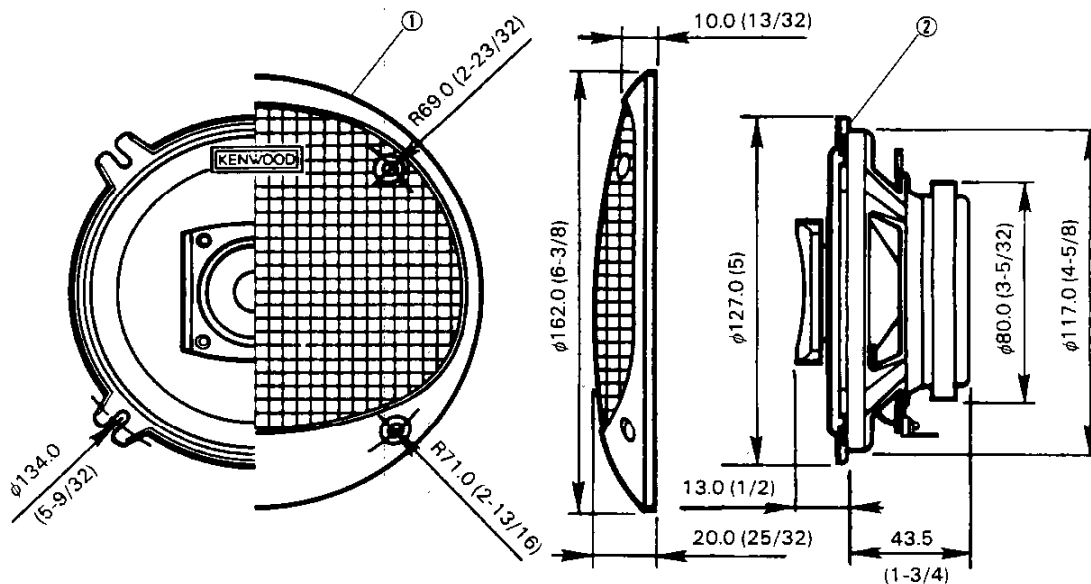

KFC-1271 SERVICE MANUAL

KENWOOD

© 1986-12 PRINTED IN JAPAN
B51-3112-00 (G) 1371

EXTERNAL VIEW

Unit: mm (inch)

SPECIFICATIONS

Speakers

- Woofer _____ 170g (6 oz) Magnet
12cm (5") Water-resistant cone
- Tweeter _____ 41mm (1-5/8") cone
- Peak power _____ 45 watts
- Sensitivity _____ 90 dB/w at 1m
- Impedance _____ 4 ohms
- Insulated cable _____ 4.5m (14.7ft) 2 pcs
- Weight per speaker with grille _____ 610 g (1 lb 6 oz)

PARTS LIST

* New Parts
Parts without Parts No. are not supplied.
Les articles non mentionnes dans le Parts No. ne sont pas fournis.
Teile ohne Parts No. werden nicht geliefert.

Ref.No.	New Parts	Parts No.	Description	Destination
①		B06-0266-08	FRONT GRILLE	E
①		B06-0267-08	FRONT GRILLE	T
		E30-1187-08	SPEAKER CORD SET	
		N99-1050-08	SCREW SET	
②	*	T15-0096-08	SPEAKER	